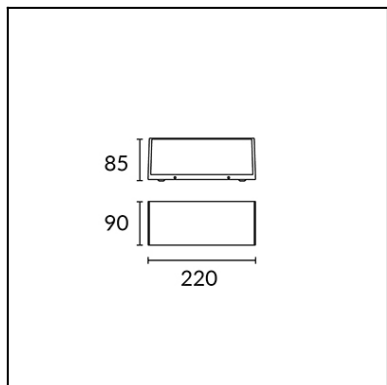

The photograph may not match the reference exactly. Please read the product description to identify the finish.

[Download photometric file .ldt /.ies](#)

[Click on image to download energy label](#)

TECHNICAL CHARACTERISTICS

Type:	Wall fixture
IP Protection degrees:	IP44
Light source 1:	1 x E27
Bulb specified at the product label	60W
Total power consumption (W):	60
Voltage / Frequency:	220-240V/50-60Hz
Warranty:	2
Units per box:	6
Net Weight (Kg):	1.055
EAN Code:	8435111084557