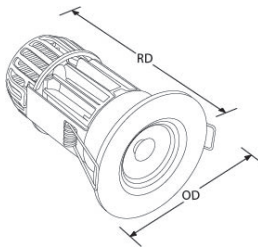

LUMINAIRES - FIRE RATED DOWNLIGHTING

AU-M10RGB

Product Description:

Fixed, integrated, fire rated 15W RGB LED downlight. Requires 12V DC constant voltage LED driver (not included). Interchangeable bezels available in White, Matt White, Polished Chrome and Satin Nickel. Multiple lens options: 24°, 40° and 60°; 40° fitted as standard. Rated to 30, 60 and 90 minute fire ceilings. Complies with BS EN 1365-2:2000 (fire resistance), BS EN ISO 140-3: 1995 and BS EN ISO 140-6: 1998 (Acoustics), BS EN 13141-1:2400 (Air leakage).

5 year extended warranty - register at auroralighting.com/warranty

Product Image:

Line Drawing

Product Specs:

Technology	LED	Number of LEDs	1
Luminaire Distribution	Direct	Lifetime L70 (hrs)	40000
Input Voltage	220~240V AC	Input Frequency	50/60HZ
Dimmable	Yes	IP Rating	IP65
Fire Protection	Yes	Acoustic Rated	Yes
Operating Temp	25°C	Optic Material	PC
Power Factor	0.9	Overall Diameter (mm)	88
Overall Height (mm)	83	Cutout Diameter (mm)	72

SKU Table and Ordering:

Cat. No.	Wattage	Beam Angle
AU-M10RGB	15W	40°

Compliance & Approvals:

Warranty:

This product has a guarantee period of 1 Year. Warranties may be available on certain products as indicated in the product description. Warranties are valid from the date of purchase. The warranty is invalid in the case of improper use, installation, tampering, removal of the Q.C. date label or installation in an improper working environment or installation. Should this product fail during the warranty period it will be replaced free of charge, subject to the correct installation of the original product and subsequent return of the faulty unit. Aurora does not accept responsibility for any installation costs associated with the replacement of this product and Aurora reserves the right to alter specifications without prior notice.