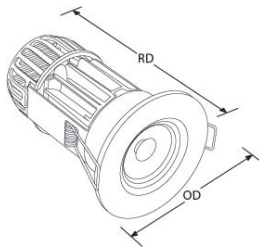

LUMINAIRES - FIRE RATED DOWNLIGHTING

AU-M10CXA

Product Description:

Fixed, fire rated 12W colour Xchange dimmable LED downlight with a colour temperature adjustment between 2700K to 6500K. Works with AU-DLED801C for colour temperature adjustment and dimming. Up to 20 luminaires may be interconnected and controlled. Interchangeable bezels available in White, Matt White, Polished Chrome and Satin Nickel. Multiple lens options: 24°, 40° and 60°; 40° fitted as standard. Rated to 30, 60 and 90 minute fire ceilings. Complies with BS EN 1365-2:2000 (fire resistance), BS EN ISO 140-3: 1995 and BS EN ISO 140-6: 1998 (Acoustics), BS EN 13141-1:2400 (Air leakage).

5 year extended warranty - register at auroralighting.com/warranty

Product Image:

Line Drawing

Polar Curve

Product Specs:

Technology	LED	Number of LEDs	1
Luminaire Distribution	Direct	Lifetime L70 (hrs)	40000
Input Voltage	110~240V AC	Input Frequency	50/60HZ
Dimmable	Yes	IP Rating	IP65
Fire Protection	Yes	Acoustic Rated	Yes
Operating Temp	25°C	Optic Material	PC
Power Factor	0.9	Overall Diameter (mm)	88
Overall Height (mm)	83	Cutout Diameter (mm)	72