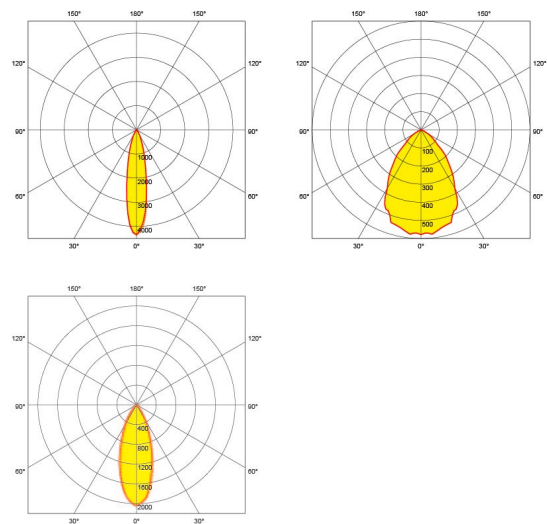

5 year extended warranty - register at auroralighting.com/warranty

Product Image:

Line Drawing

Polar Curve

Product Specs:

Technology	LED	Number of LEDs	1
Luminaire Distribution	Direct	Lifetime L70 (hrs)	40000
Input Voltage	110~240V AC	Input Frequency	50/60HZ
Dimmable	Yes	IP Rating	IP65
Fire Protection	Yes	Acoustic Rated	Yes
Operating Temp	25°C	Optic Material	PC
Power Factor	0.9	Overall Diameter (mm)	88
Overall Height (mm)	83	Cutout Diameter (mm)	72