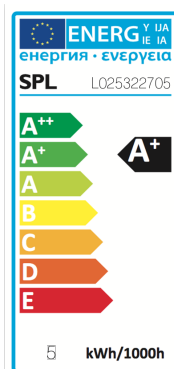

GX53 LED 73x26mm 220-240V 340Lm 5W 2700K 827 AC Dim 25Khrs Opal

11-04-2016

Base	GX53
Colour	Warm White
Finish	Opal
Volt	220-240V
Watt	5W
AC/DC	AC
Powerfactor	0.9
Kelvin	2700K
Lumen	340lm

Energy Label

Length	26mm
Dimmable	Yes
Immediate light	Yes
Energy Class	A+
Weighted Consumption	5 kWh / 1000h
Switches	50000x
CRI	82
Reinforced	No
LED Type	SMD
EAN code	8718739050211