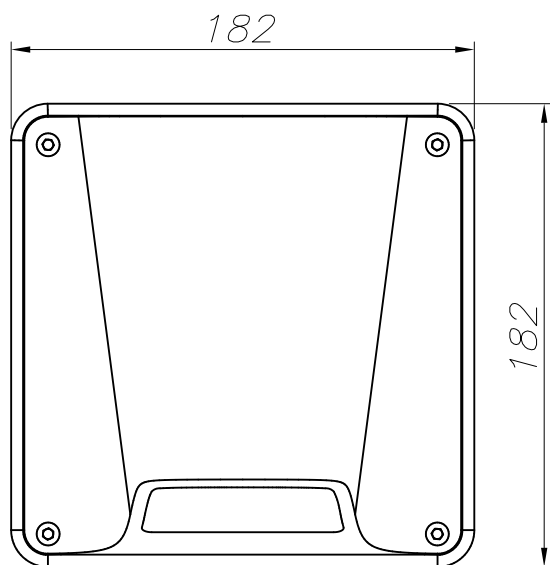

PMMA TRANSPARENTE
TRANSPARENT PMMA

ALUMINIO INYECTADO
INJECTED ALUMINIUM