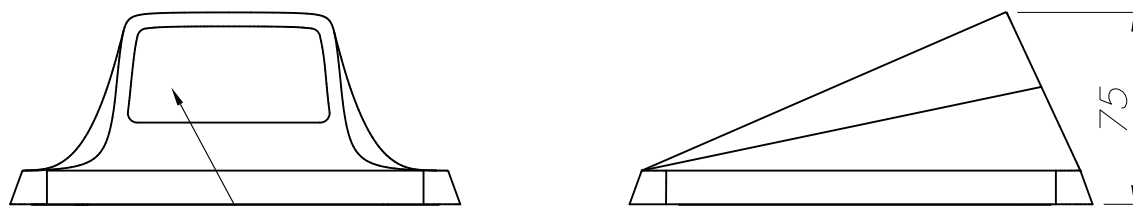

PMMA TRANSPARENTE
TRANSPARENT PMMA

ALUMINIO INYECTADO
INJECTED ALUMINIUM

ACERO GALVANIZADO
GALVANIZED STEEL

PLANTILLA DE INSTALACION
INSTALLATION TEMPLATE