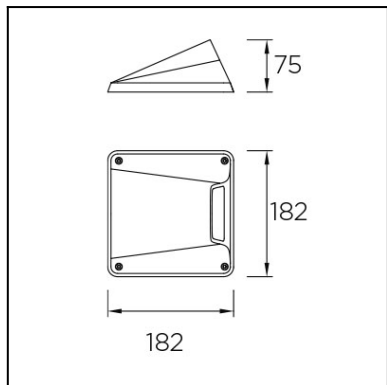

OUT 

Design by Francesc Vilaró

The photograph may not match the reference exactly. Please read the product description to identify the finish.

Download photometric file .ldt /.ies

Click on image to download energy label

### TECHNICAL CHARACTERISTICS

Type:	Beacon
Adjustable:	Adjustable from 0° to 15° on the horizontal axis.
IP Protection degrees:	IP67
Light source 1:	4 x LED Cree
Bulb specified at the product label	4.3W Warm White - 3000K 304 lm <sup>(N)</sup> CRI 80
IK Protection degrees:	IK09
Total power consumption (W):	5.5W
Angle of the optics / Reflector:	
Voltage / Frequency:	100-240V/50-60Hz
Warranty:	2
Option to extend the guarantee:	5
Units per box:	8
Net Weight (Kg):	
EAN Code:	8435381414047