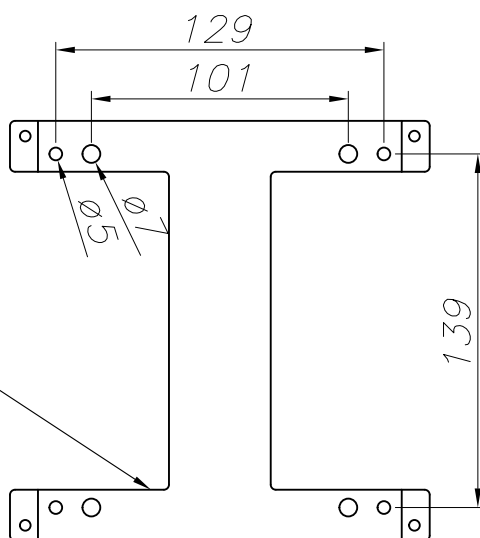

PMMA TRANSPARENTE
TRANSPARENT PMMA

ALUMINIO INYECTADO
INJECTED ALUMINIUM