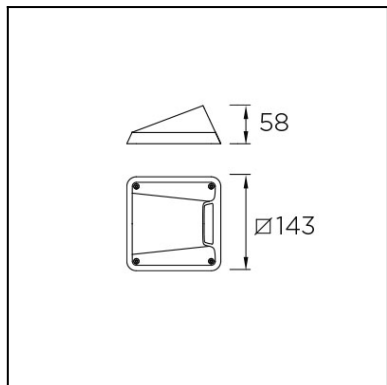

OUT 

REXEL

55-9883-Z5-CL

Design by Francesc Vilaró

The photograph may not match the reference exactly. Please read the product description to identify the finish.

Download photometric file .ldt /.ies

Click on image to download energy label

TECHNICAL CHARACTERISTICS

Type:	Beacon
Adjustable:	Adjustable from 0° to 15° on the horizontal axis.
IP Protection degrees:	IP67
Light source 1:	2 x LED Cree
Bulb specified at the product label	2.1W Warm White - 3000K 188 lm ^(N) CRI 80
IK Protection degrees:	IK10
Total power consumption (W):	3.6W
Angle of the optics / Reflector:	
Voltage / Frequency:	100-240V/50-60Hz
Warranty:	2
Option to extend the guarantee:	5
Units per box:	12
Net Weight (Kg):	
EAN Code:	8435381439187