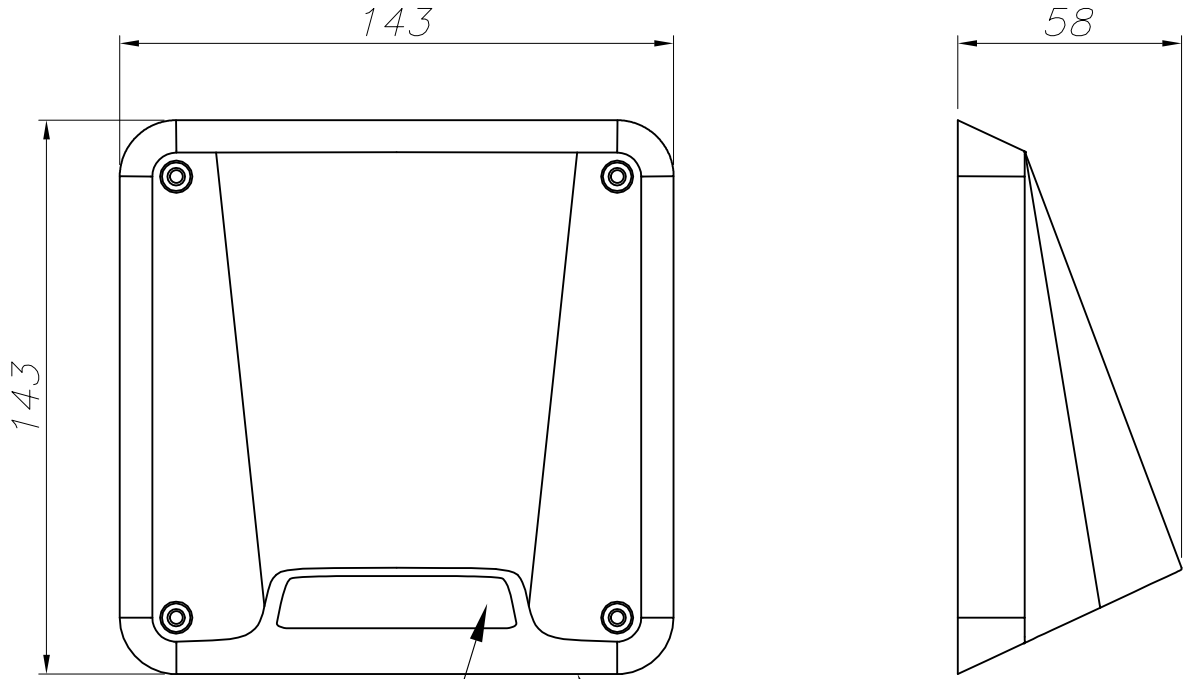

PMMA TRANSPARENTE
TRANSPARENT PMMA

ALUMINIO INYECTADO
INJECTED ALUMINIUM