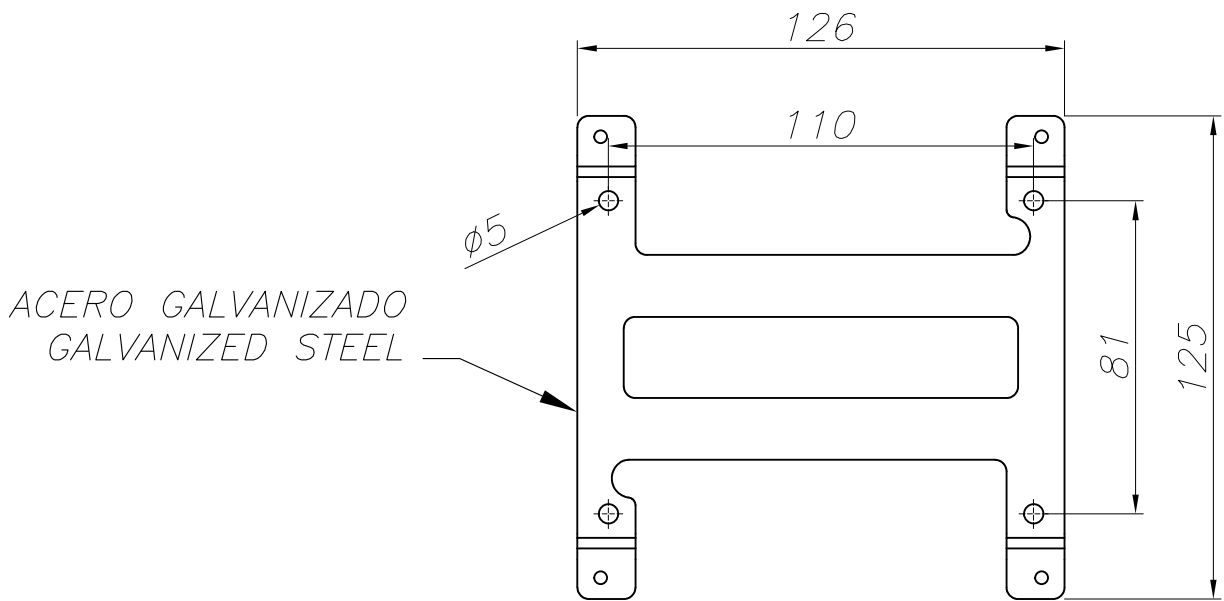

OUT 

REXEL

55-9883-Z5-CL

Design by Francesc Vilaró

The photograph may not match the reference exactly. Please read the product description to identify the finish.

Download photometric file .ldt /.ies

Click on image to download energy label

TECHNICAL CHARACTERISTICS

Type:	Beacon
Adjustable:	Adjustable from 0° to 15° on the horizontal axis.
IP Protection degrees:	IP67
Light source 1:	2 x LED Cree
Bulb specified at the product label	2.1W Warm White - 3000K 188 lm ^(N) CRI 80
IK Protection degrees:	IK10
Total power consumption (W):	3.6W
Angle of the optics / Reflector:	
Voltage / Frequency:	100-240V/50-60Hz
Warranty:	2
Option to extend the guarantee:	5
Units per box:	12
Net Weight (Kg):	
EAN Code:	8435381439187

ALUMINIO INYECTADO
INJECTED ALUMINIUM

ACERO GALVANIZADO
GALVANIZED STEEL

PLANTILLA DE INSTALACIÓN
INSTALLATION TEMPLATE