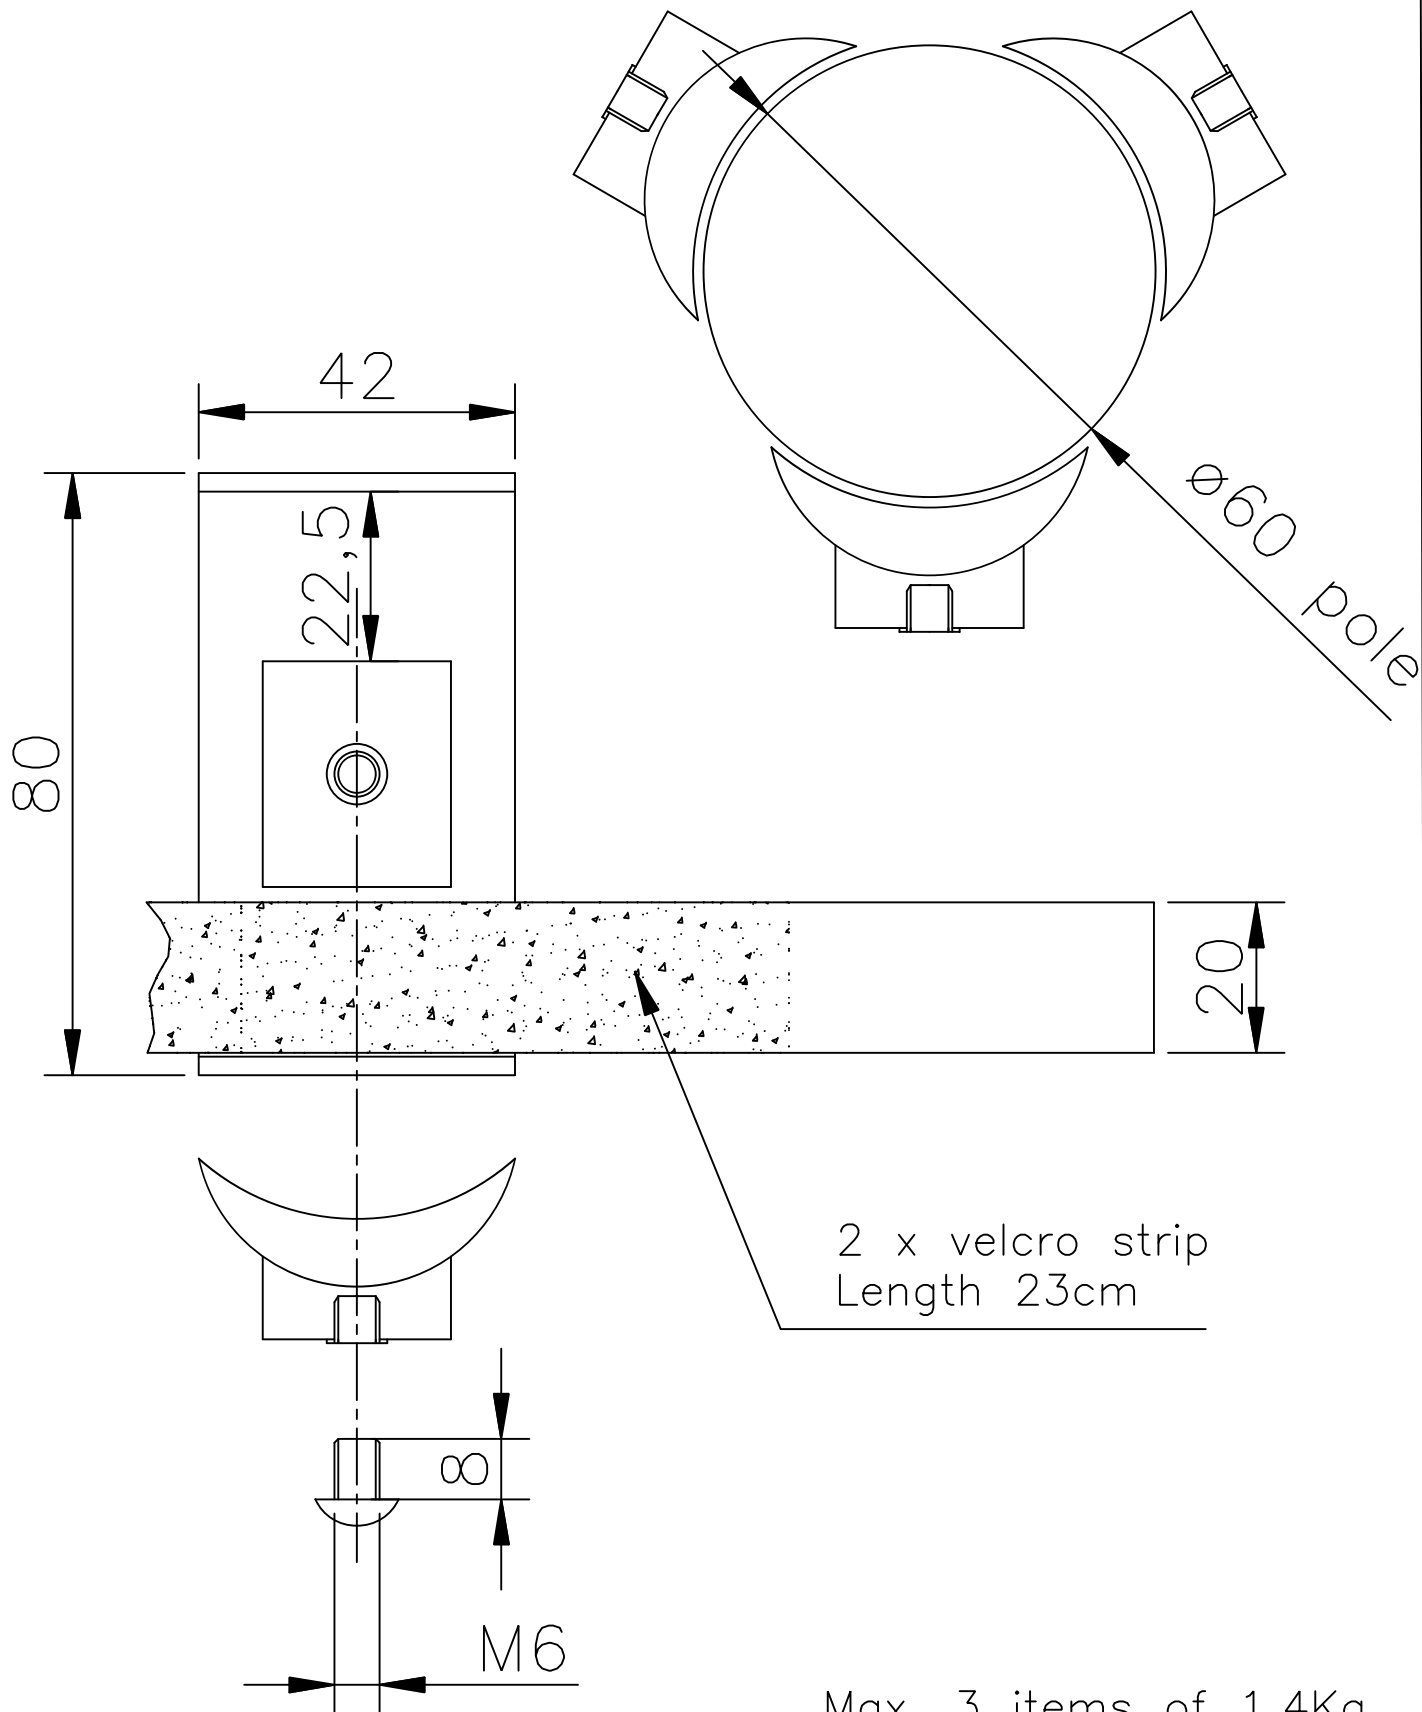

© Leds C-4. All rights reserved. Copying and / or reproduction prohibited without duly authorization of LEDS-C4.
© Leds C-4. Todos los derechos reservados. Se prohíbe su utilización o reproducción total o parcial sin permiso por escrito de LEDS C4.

Tolerancias generales BASTO DIN-7168		Proyecto:		CRITERIOS DE CONTROL		 LEDS-C4
Fecha		Nombre		Inspección Dimensional	0	
Dibujado		Escala		Inspección Visual	0	
Comprob.		1:X		Denominación	71-9746