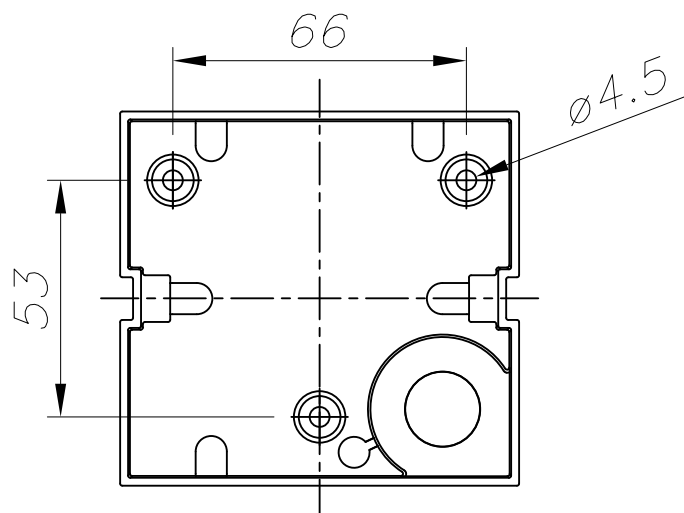

PLANTILLA DE INSTALACIÓN
INSTALLATION TEMPLATE