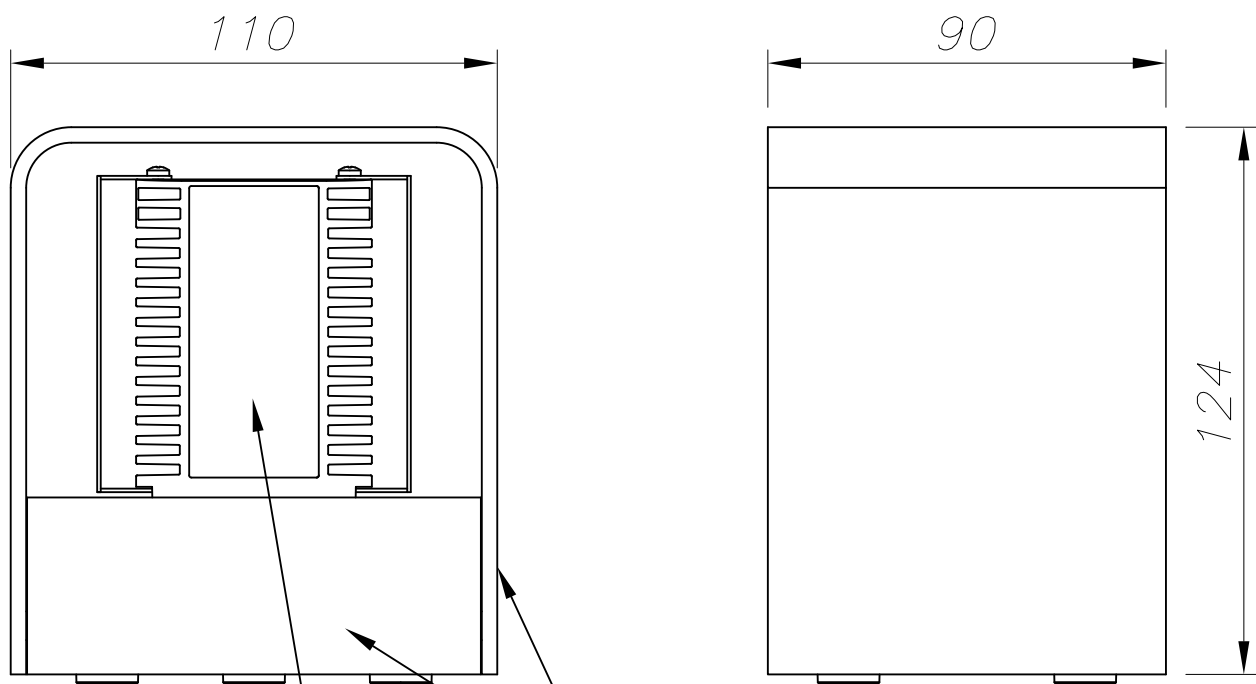

CRISTAL ARENADO INTERIOR
SANDFROSTED GLASS INSIDE

ALUMINIO DE ALTA PUREZA
HIGH QUALITY ALUMINIUM