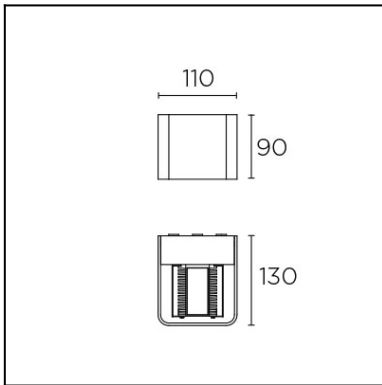

The photograph may not match the reference exactly. Please read the product description to identify the finish.

Download photometric file .ldt /.ies

Click on image to download energy label

TECHNICAL CHARACTERISTICS

Type:	Wall fixture
IP Protection degrees:	IP65
Light source 1:	24 x LED
Bulb specified at the product label	9W Warm White - 3000K 855 lm ^(N) CRI 80
IK Protection degrees:	IK08
Total power consumption (W):	11.5W
Voltage / Frequency:	100-240V/50-60Hz
Warranty:	2
Option to extend the guarantee:	5
Units per box:	4
Net Weight (Kg):	0.980
EAN Code:	8435381443504