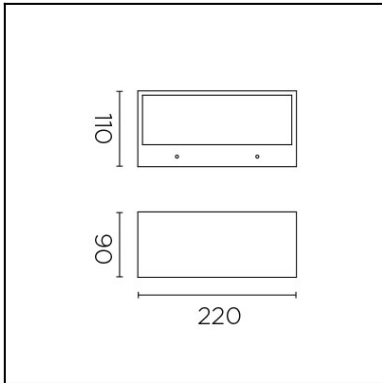

The photograph may not match the reference exactly. Please read the product description to identify the finish.

TECHNICAL CHARACTERISTICS

Type:	Wall fixture
IP Protection degrees:	IP54
Light source 1: Bulb specified at the product label	1 x E27 max. 60W
IK Protection degrees:	IK04
Voltage / Frequency:	220-240V/50-60Hz
Warranty:	2
Units per box:	6
Net Weight (Kg):	1.145
EAN Code:	8435381400491