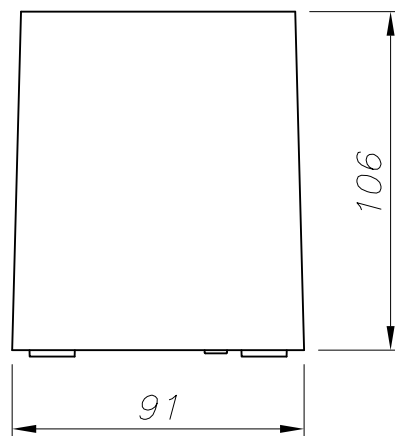

CRISTAL ARENADO INTERIOR
SANDFROSTED GLASS INSIDE

PLANTILLA DE INSTALACIÓN
INSTALLATION TEMPLATE