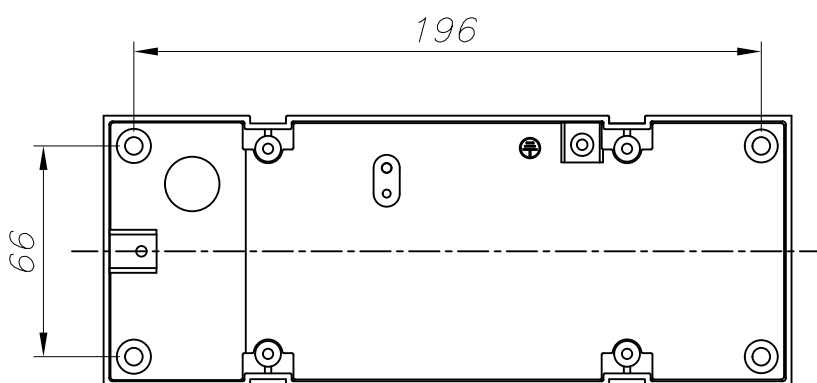

CRISTAL ARENADO INTERIOR
SANDFROSTED GLASS INSIDE

PLANTILLA DE INSTALACIÓN
INSTALLATION TEMPLATE