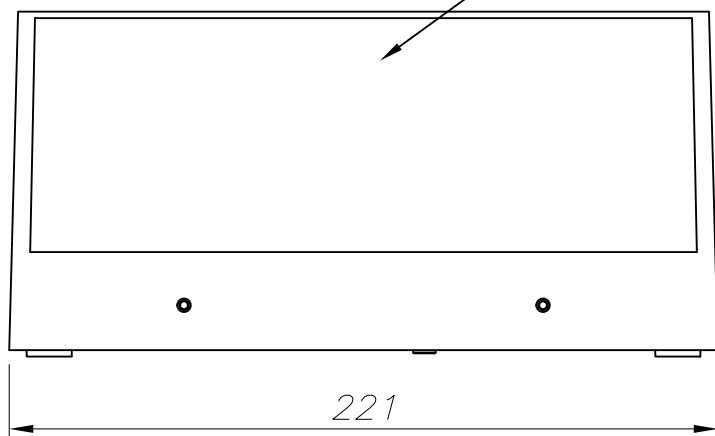

CRISTAL ARENADO INTERIOR
SANDFROSTED GLASS INSIDE

PLANTILLA DE INSTALACIÓN
INSTALLATION TEMPLATE