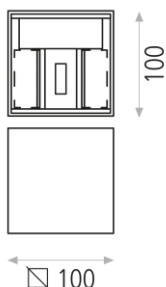

IMÁGENES / IMAGES / IMAGES

TIPO	TYPE	TYPE
Aplique	Wall Lamp	Applique
ACABADO	FINISH	FINITION
Negro Texturado	Textured Black	Noir Texturé
MATERIAL	MATERIAL	MATIÈRE
Aluminio	Aluminium	Aluminium
DETALLES	DETAILS	DÉTAILS

COMPONENTS / MAIN PARTS / COMPOSANTS

1 x DRIVER ***** :SD-PNW012312AH 24-43VDC 300mA PF>0'8

2 x PCB 5W 2B5C 320mA 3000K

MEDIDAS / MEASURES

	Length (mm)	Width (mm)	Height (mm)	KG	Gross (Kg)	Net (Kg)
Box 1	115	110	110	Weight 1	0,73	0,68
Box 2	0	0	0	Weight 2	0,00	0,00