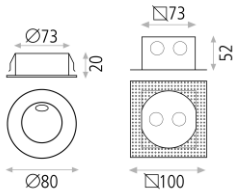

Regal

E376710B

LED 1x3W 3000K 245lm

IMÁGENES / IMAGES / IMAGES

Cutting hole  $\varnothing 75$ mm
Agujero corte

TIPO	TYPE	TYPE
Empotrable	Recessed	Encastré
ACABADO	FINISH	FINITION
Blanco texturado	Textured White	Blanc Texturé
MATERIAL	MATERIAL	MATIÈRE
Aluminio	Aluminium	Aluminium
DETALLES	DETAILS	DÉTAILS

COMPONENTS / MAIN PARTS / COMPOSANTS

1 x DRIVER : KEDH00350700NR01 2-4VDC 700mA

1 x PCB WITH SAMSUNG LED DIODE 1X3W 3000K WITH RED AND BLACK WELDED WIRES 40cm

MEDIDAS / MEASURES

	Length (mm)	Width (mm)	Height (mm)		Gross (Kg)	Net (Kg)
Box 1	110	70	105	Weight 1	0,50	0,47
Box 2	0	0	0	Weight 2	0,00	0,00